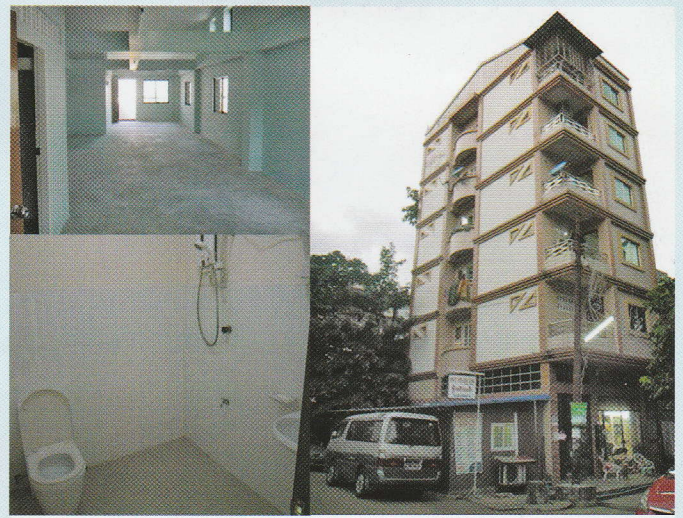

Yankin Township
Price - 1200 \$, Width - 1350 ft²

Tamwe Township
Price - 350 \$, Width - 750 ft²

Bahan Township
Price - 2000 \$, Width - 1800 ft²

Pazuntaung Township
Price - 900 \$, Width - 980 ft²

Shwe Japan Co., Ltd.

CAMPAIGN

**Pocket wifi for 5PAX
 or 50000 Ks Gift Card**

San Chaung Township
Price - 800 \$, Width - 900 ft²

Call us as soon as you can as our promotion is limited.

Lets call Shwe Japan Real Estate & Consulting !

Shwe Japan CO., Ltd.

If you might need anything for rental services,
Please do not hesitate to contact us.

Free Transportation Service is Available.

Kamaryut Township
Price - 1500 \$, Width - 1900 ft²

Thingankyun Township
Price - 2100 \$, Width - 3000 ft²
Orange Tower