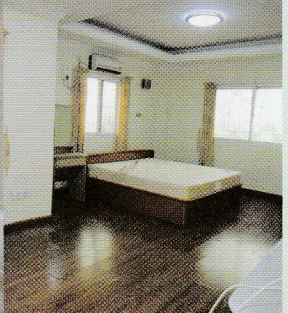

Thingankyun Township
Price - 2100 $, Width - 3000 ft²
Orange Tower